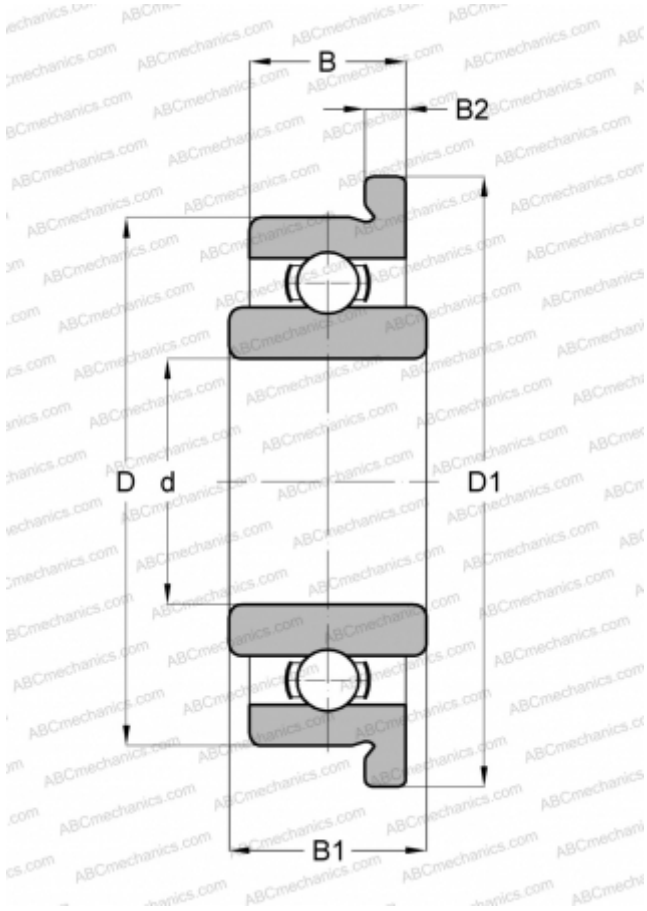

SFRW2-5 SMB

Deep groove ball bearings

TYPE: Ball bearings, Radial ball bearings, Single row, With flange, Open, corrosion resistant, wide inner ring, inch size

Technical specification

DIMENSIONS, MM

d	3,175
D	7,938
D1	9,119
B	2,779
B1	3,571
B2	0,584