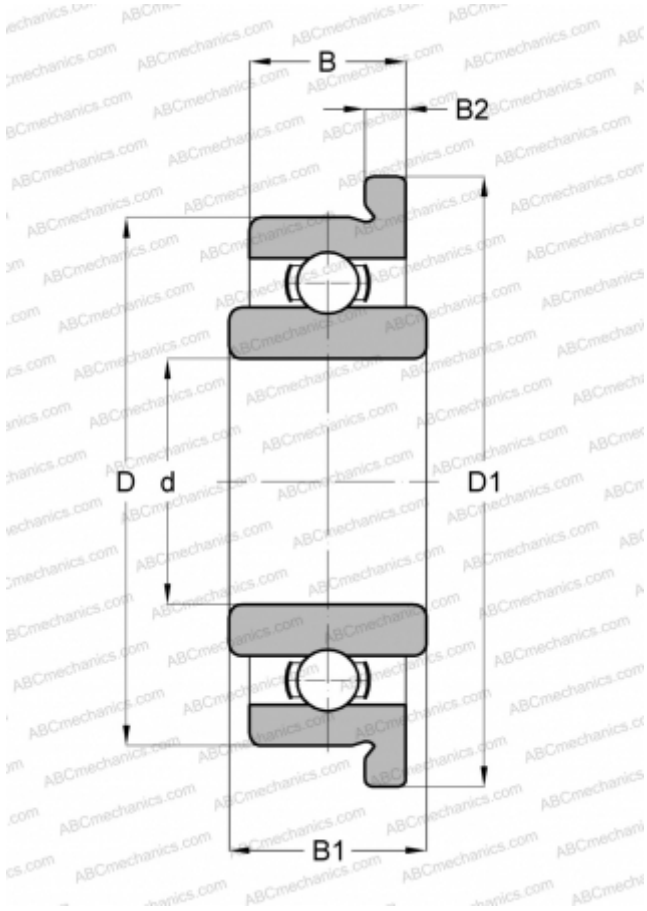

## SFRW2-6 SMB

Deep groove ball bearings

TYPE: Ball bearings, Radial ball bearings, Single row, With flange, Open, corrosion resistant, wide inner ring, inch size

### Technical specification

#### DIMENSIONS, MM

d	3,175
D	9,525
D1	10,719
B	2,779
B1	3,571
B2	0,584