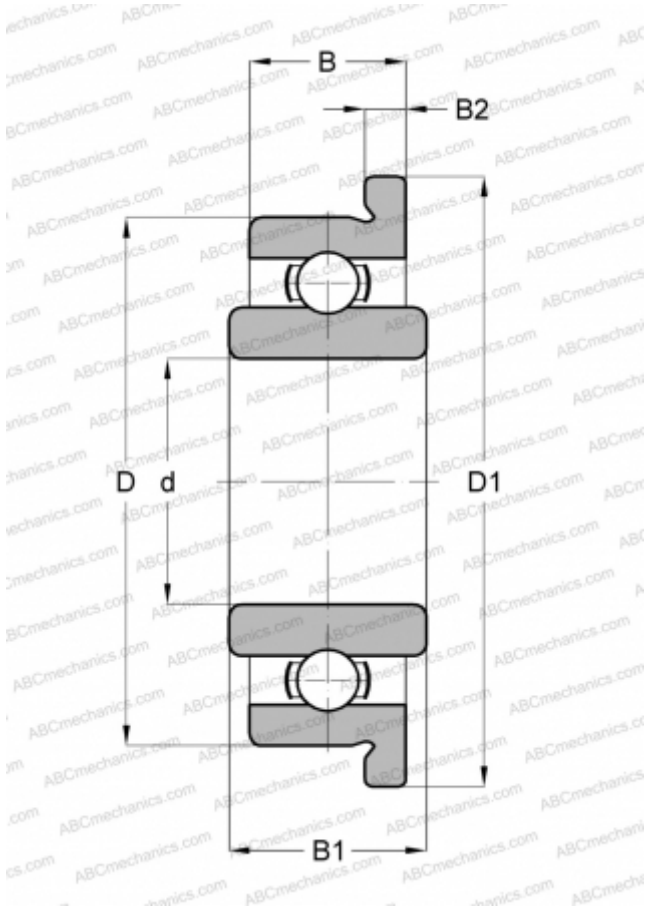

SFRW2 SMB

Deep groove ball bearings

TYPE: Ball bearings, Radial ball bearings, Single row, With flange, Open, corrosion resistant, wide inner ring, inch size

Technical specification

DIMENSIONS, MM

d	3,175
D	9,525
D1	11,176
B	3,967
B1	4,763
B2	0,762