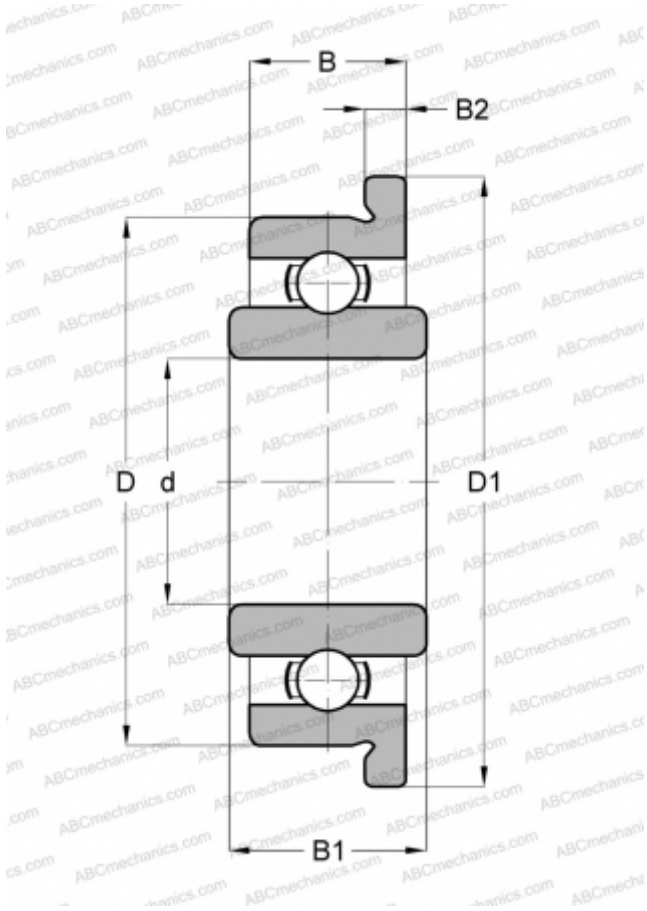

SFRW155 SMB

Deep groove ball bearings

TYPE: Ball bearings, Radial ball bearings, Single row, With flange, Open, corrosion resistant, wide inner ring, inch size

Technical specification

DIMENSIONS, MM

d	3,967
D	7,938
D1	9,119
B	2,779
B1	3,571
B2	0,584