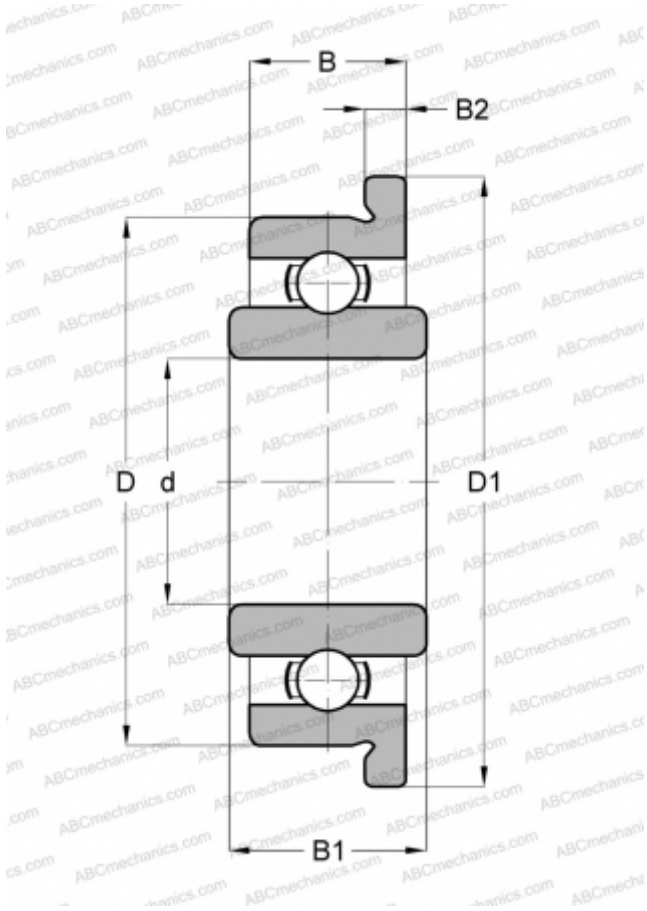

SFRW156 SMB

Deep groove ball bearings

TYPE: Ball bearings, Radial ball bearings, Single row, With flange, Open, corrosion resistant, wide inner ring, inch size

Technical specification

DIMENSIONS, MM

d	4,763
D	7,938
D1	9,119
B	2,779
B1	3,571
B2	0,584