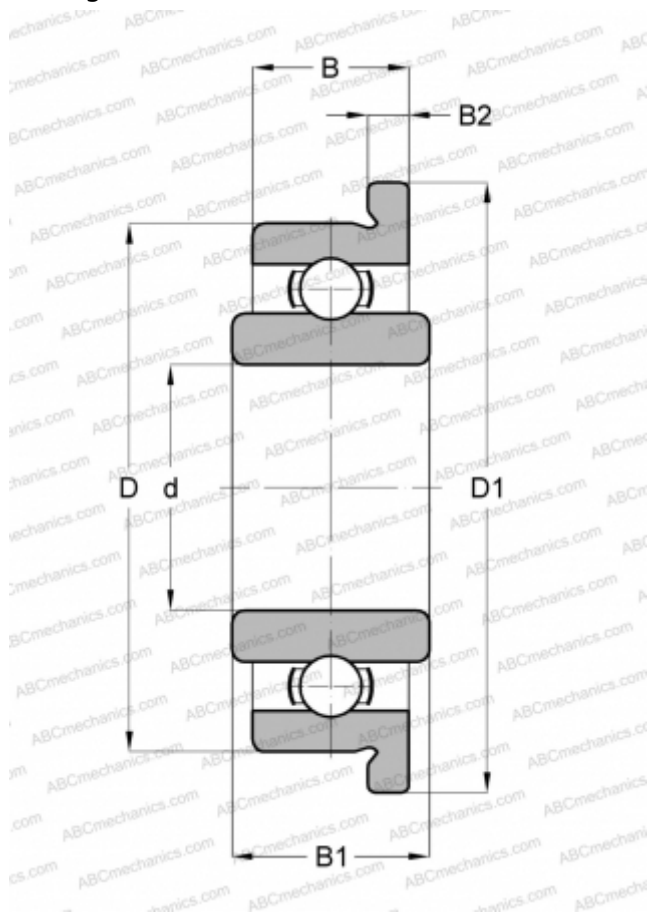

SFRW166 SMB

Deep groove ball bearings

TYPE: Ball bearings, Radial ball bearings, Single row, With flange, Open, corrosion resistant, wide inner ring, inch size

Technical specification

DIMENSIONS, MM

d	4,763
D	9,525
D1	10,719
B	3,175
B1	3,967
B2	0,584