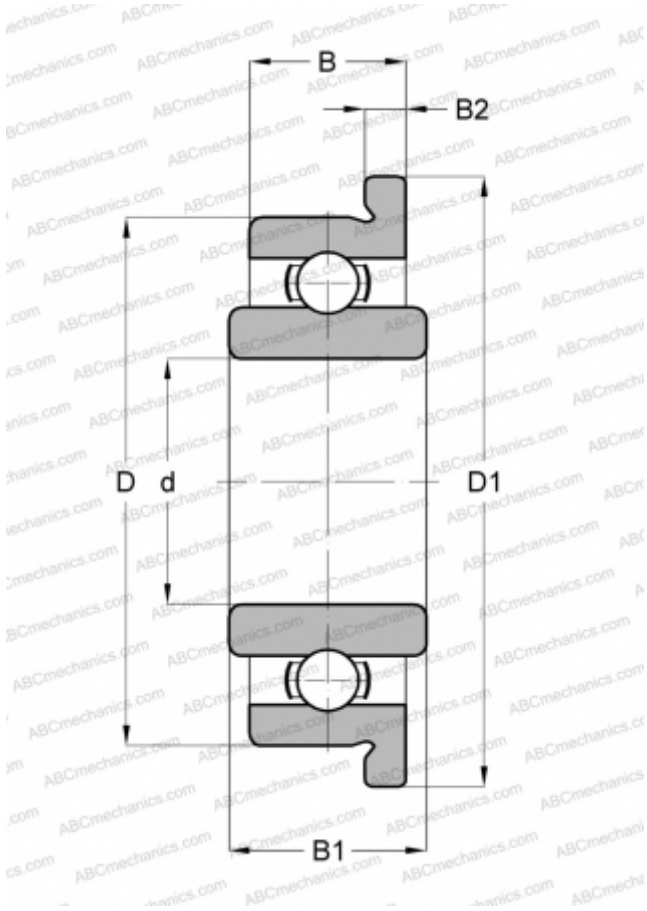

## SFRW3 SMB

Deep groove ball bearings

TYPE: Ball bearings, Radial ball bearings, Single row, With flange, Open, corrosion resistant, wide inner ring, inch size

### Technical specification

#### DIMENSIONS, MM

d	4,763
D	12,700
D1	14,351
B	3,967
B1	4,763
B2	1,067