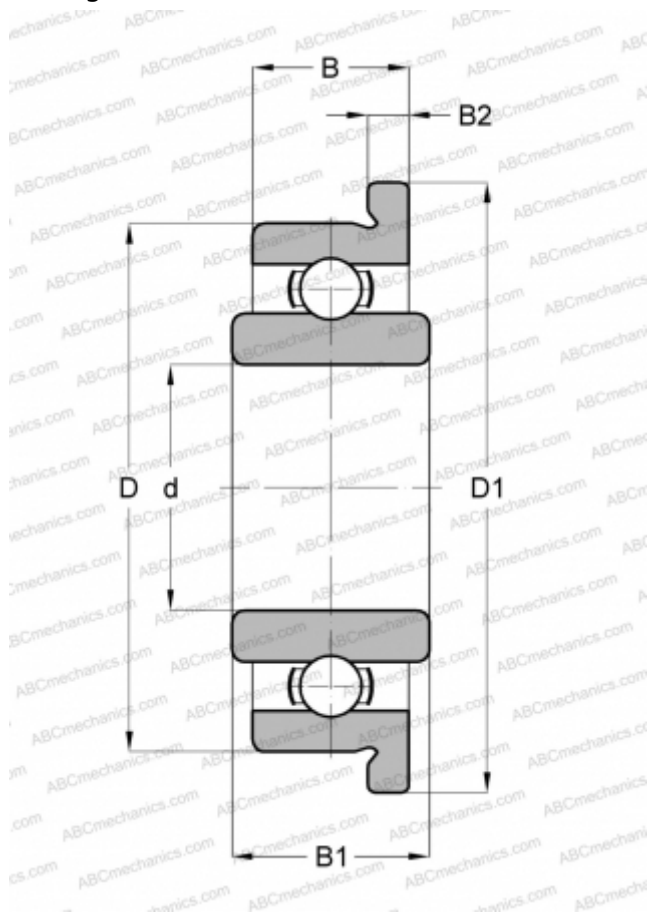

## SFRW168 SMB

Deep groove ball bearings

TYPE: Ball bearings, Radial ball bearings, Single row, With flange, Open, corrosion resistant, wide inner ring, inch size

### Technical specification

#### DIMENSIONS, MM

d	6,350
D	9,525
D1	10,719
B	3,175
B1	3,967
B2	0,584