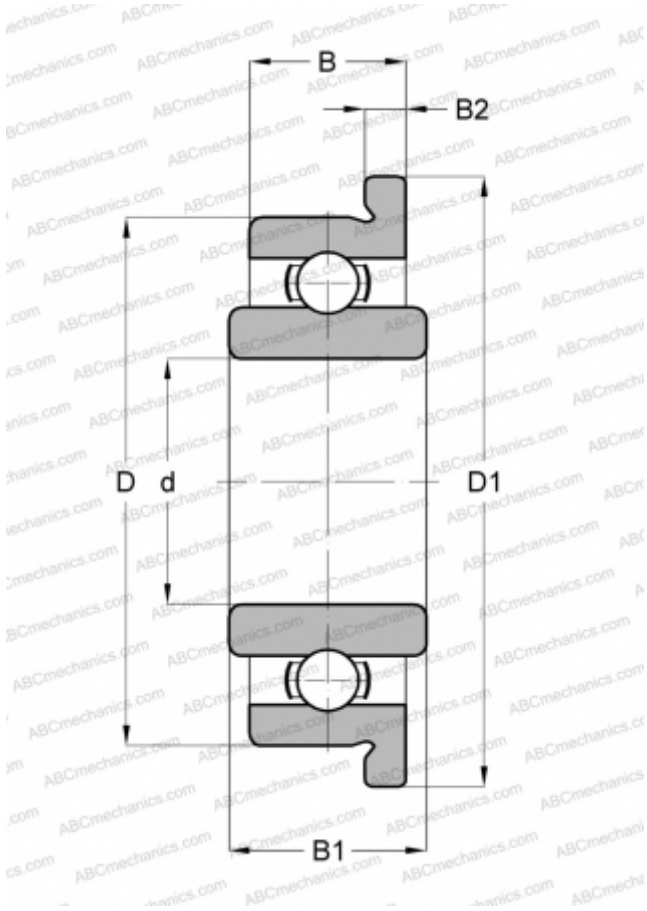

SFRW188 SMB

Deep groove ball bearings

TYPE: Ball bearings, Radial ball bearings, Single row, With flange, Open, corrosion resistant, wide inner ring, inch size

Technical specification

DIMENSIONS, MM

d	6,350
D	12,700
D1	13,894
B	3,175
B1	3,967
B2	0,584