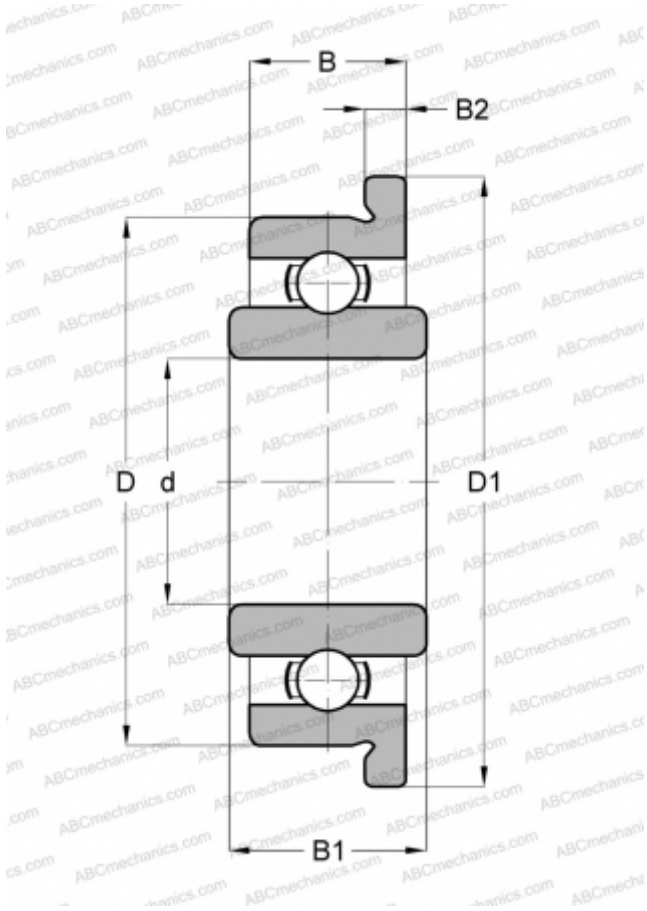

SFRW4 SMB

Deep groove ball bearings

TYPE: Ball bearings, Radial ball bearings, Single row, With flange, Open, corrosion resistant, wide inner ring, inch size

Technical specification

DIMENSIONS, MM

d	6,350
D	15,875
D1	17,526
B	4,978
B1	5,771
B2	1,067