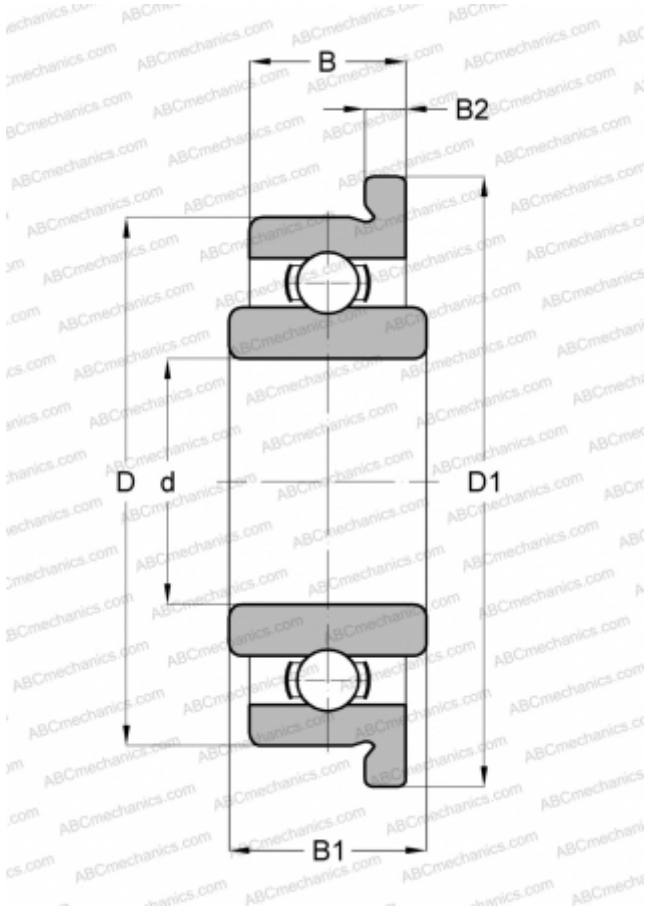

SFRW1810 SMB

Deep groove ball bearings

TYPE: Ball bearings, Radial ball bearings, Single row, With flange, Open, corrosion resistant, wide inner ring, inch size

Technical specification

DIMENSIONS, MM

d	7,938
D	12,700
D1	13,894
B	3,967
B1	4,763
B2	0,787