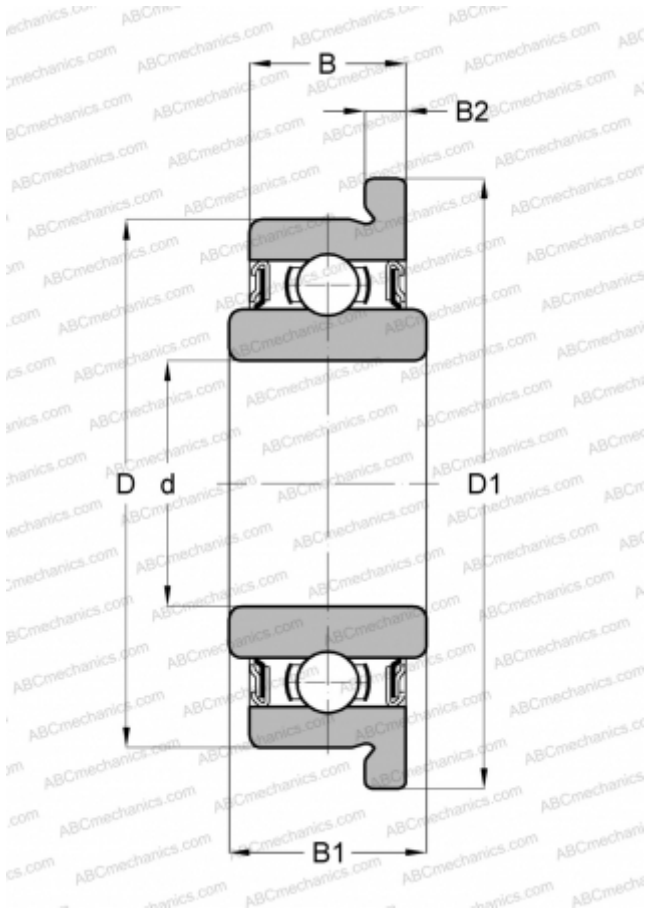

SFRWOZZ SMB

Deep groove ball bearings

TYPE: Ball bearings, Radial ball bearings, Single row, With flange, Shields 2Z, corrosion resistant, wide inner ring, inch size

Technical specification

DIMENSIONS, MM

d	1,191
D	3,967
D1	5,156
B	2,380
B1	3,175
B2	0,787

MANUFACTURER

[SMB](#)