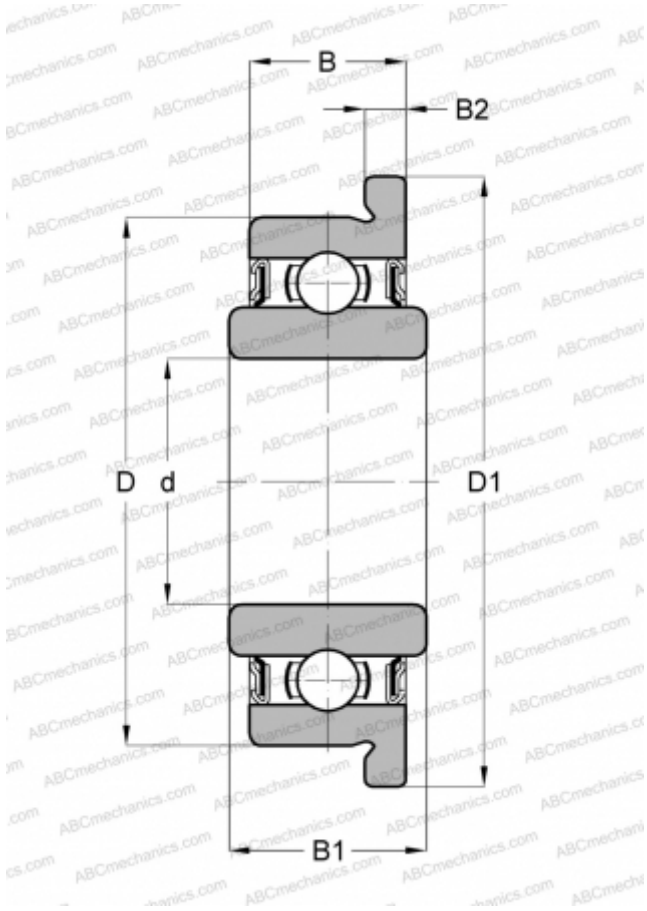

SFRW133ZZ SMB

Deep groove ball bearings

TYPE: Ball bearings, Radial ball bearings, Single row, With flange, Shields 2Z, corrosion resistant, wide inner ring, inch size

Technical specification

DIMENSIONS, MM

d	2,380
D	4,763
D1	5,944
B	2,380
B1	3,175
B2	0,787

MANUFACTURER

[SMB](#)