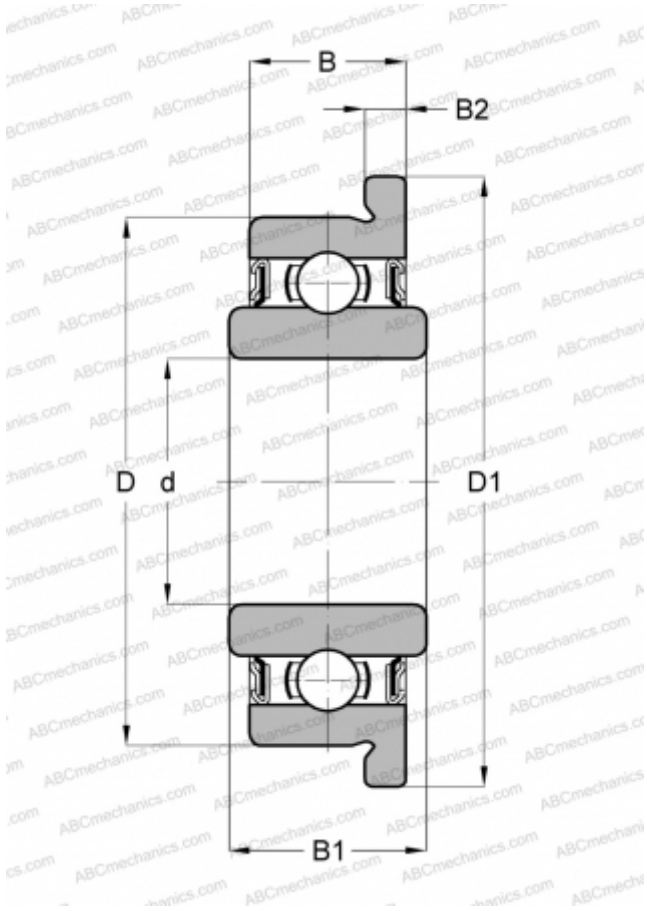

SFRW1-5ZZ SMB

Deep groove ball bearings

TYPE: Ball bearings, Radial ball bearings, Single row, With flange, Shields 2Z, corrosion resistant, wide inner ring, inch size

Technical specification

DIMENSIONS, MM

d	2,380
D	7,938
D1	9,119
B	3,571
B1	4,366
B2	0,787

MANUFACTURER

[SMB](#)