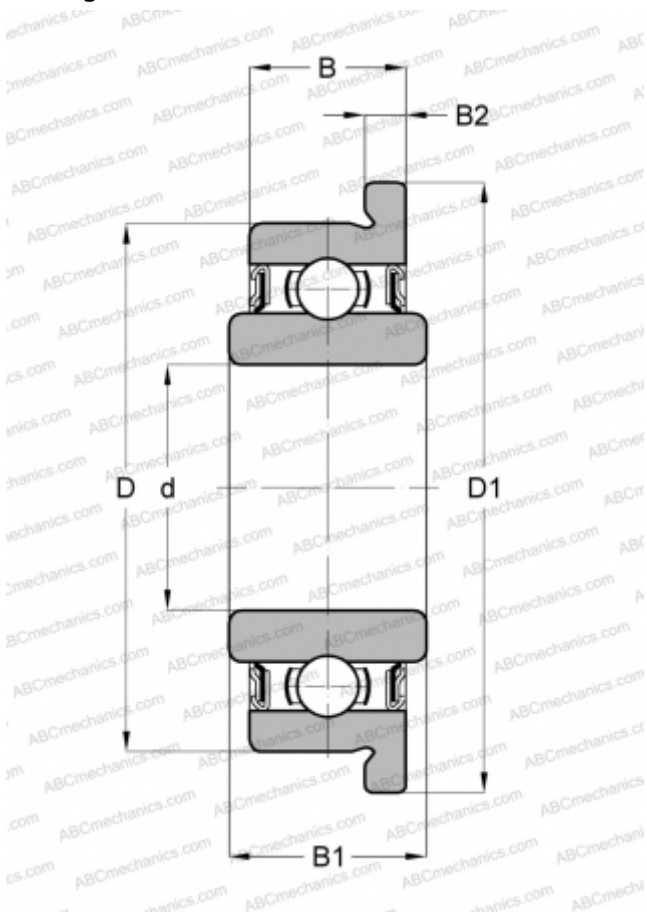

## SFRW144ZZ SMB

Deep groove ball bearings

TYPE: Ball bearings, Radial ball bearings, Single row, With flange, Shields 2Z, corrosion resistant, wide inner ring, inch size

### Technical specification

#### DIMENSIONS, MM

d	3,175
D	6,350
D1	7,518
B	2,779
B1	3,571
B2	0,787