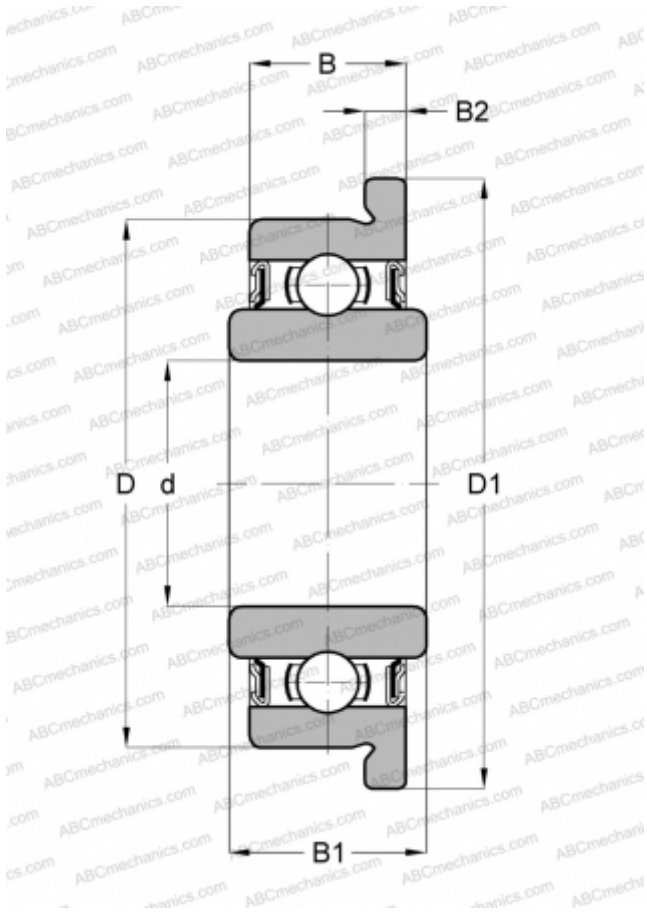

SFRW2-5ZZ SMB

Deep groove ball bearings

TYPE: Ball bearings, Radial ball bearings, Single row, With flange, Shields 2Z, corrosion resistant, wide inner ring, inch size

Technical specification

DIMENSIONS, MM

d	3,175
D	7,938
D1	9,119
B	3,571
B1	4,366
B2	0,787

MANUFACTURER

[SMB](#)