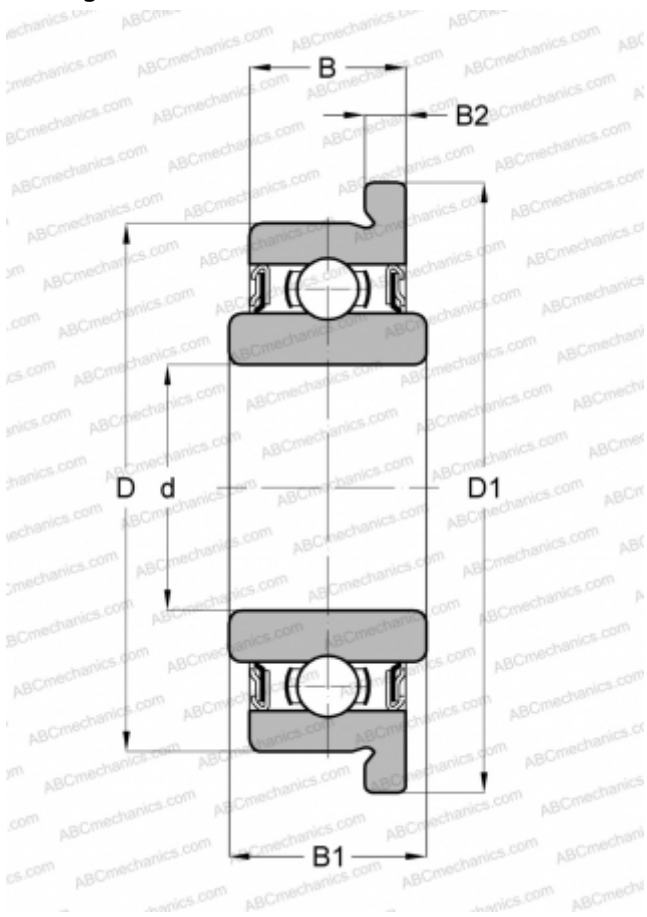

## SFRW2-6ZZ SMB

Deep groove ball bearings

TYPE: Ball bearings, Radial ball bearings, Single row, With flange, Shields 2Z, corrosion resistant, wide inner ring, inch size

### Technical specification

#### DIMENSIONS, MM

d	3,175
D	9,525
D1	10,719
B	3,571
B1	4,366
B2	0,787