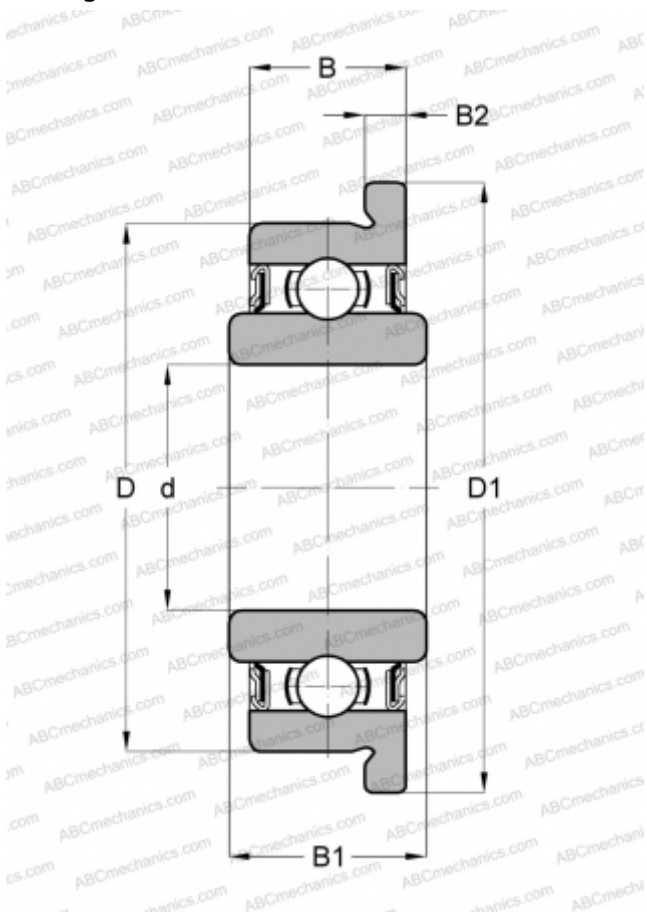

SFRW2ZZ SMB

Deep groove ball bearings

TYPE: Ball bearings, Radial ball bearings, Single row, With flange, Shields 2Z, corrosion resistant, wide inner ring, inch size

Technical specification

DIMENSIONS, MM

d	3,175
D	9,525
D1	11,176
B	3,967
B1	4,763
B2	0,762

MANUFACTURER

[SMB](#)