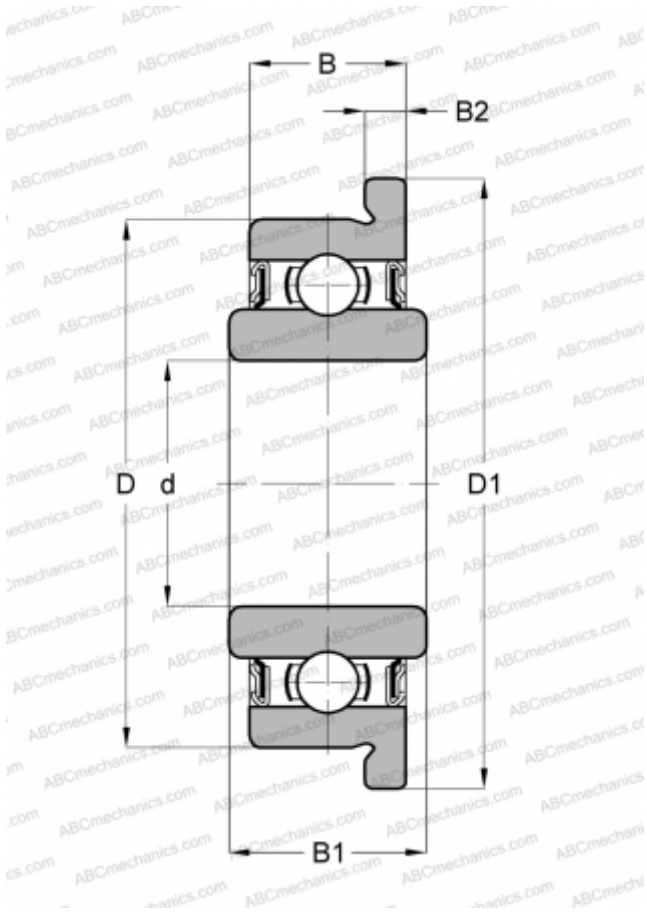

SFRW155ZZ SMB

Deep groove ball bearings

TYPE: Ball bearings, Radial ball bearings, Single row, With flange, Shields 2Z, corrosion resistant, wide inner ring, inch size

Technical specification

DIMENSIONS, MM

d	3,967
D	7,938
D1	9,119
B	3,175
B1	3,967
B2	0,914

MANUFACTURER

[SMB](#)