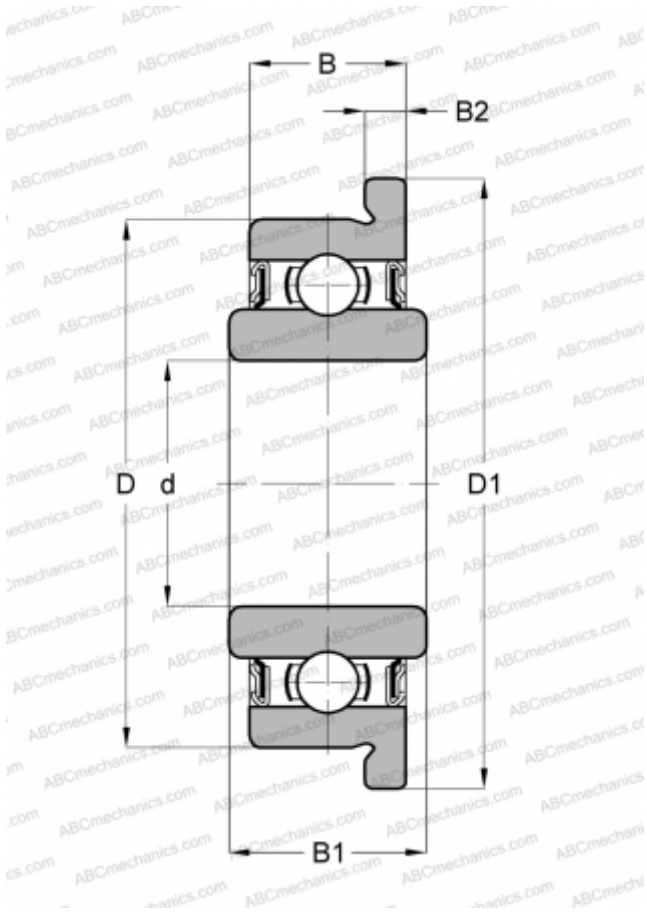

## SFRW156ZZ SMB

Deep groove ball bearings

TYPE: Ball bearings, Radial ball bearings, Single row, With flange, Shields 2Z, corrosion resistant, wide inner ring, inch size

### Technical specification

#### DIMENSIONS, MM

d	4,763
D	7,938
D1	9,119
B	3,175
B1	3,967
B2	0,914