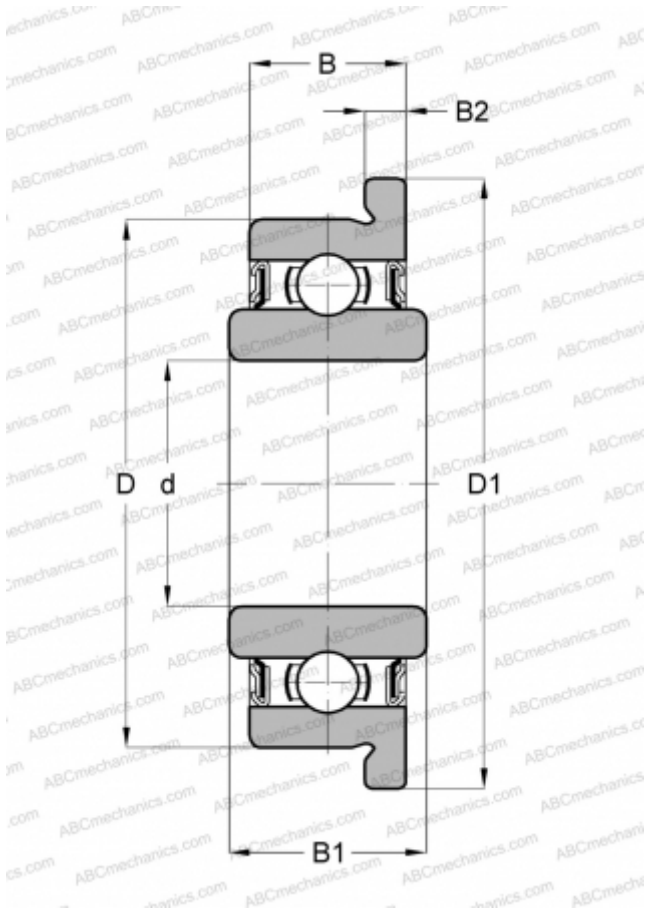

SFRW166ZZ SMB

Deep groove ball bearings

TYPE: Ball bearings, Radial ball bearings, Single row, With flange, Shields 2Z, corrosion resistant, wide inner ring, inch size

Technical specification

DIMENSIONS, MM

d	4,763
D	9,525
D1	10,719
B	3,175
B1	3,967
B2	0,787

MANUFACTURER

[SMB](#)