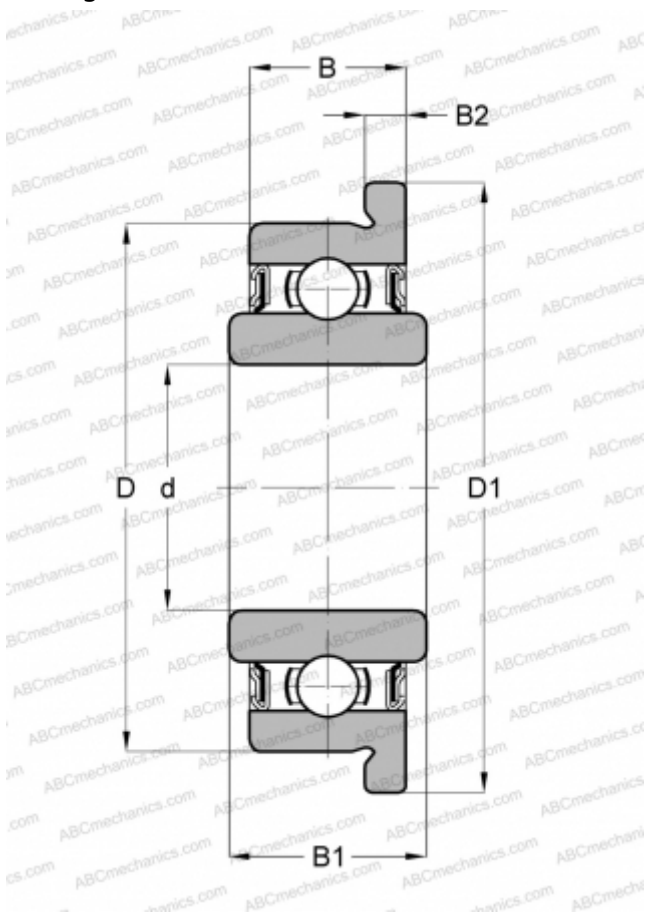

SFRW3ZZ SMB

Deep groove ball bearings

TYPE: Ball bearings, Radial ball bearings, Single row, With flange, Shields 2Z, corrosion resistant, wide inner ring, inch size

Technical specification

DIMENSIONS, MM

d	4,763
D	12,700
D1	14,351
B	4,978
B1	5,771
B2	1,067

MANUFACTURER

[SMB](#)