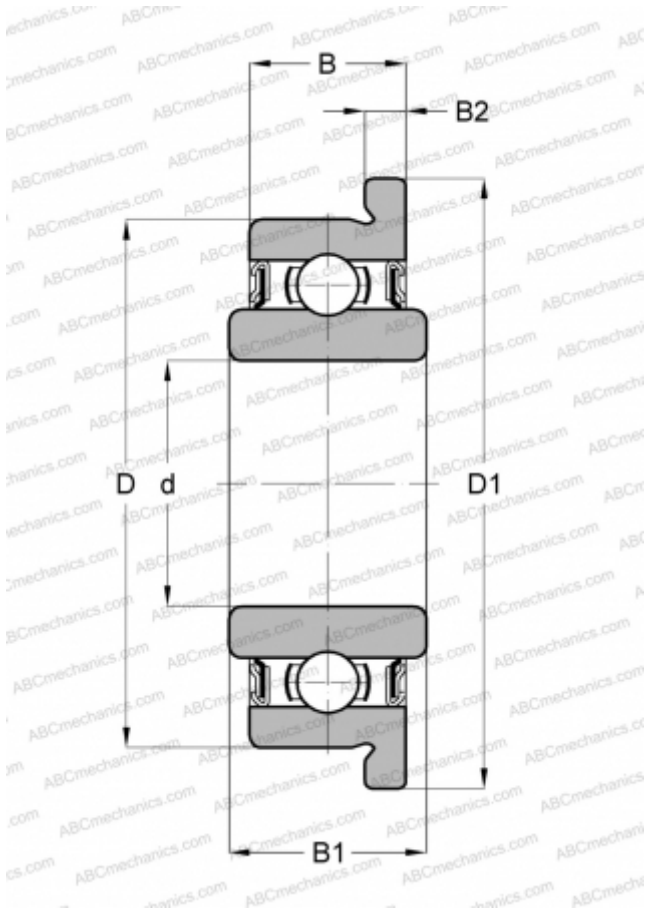

## SFRW168ZZ SMB

Deep groove ball bearings

TYPE: Ball bearings, Radial ball bearings, Single row, With flange, Shields 2Z, corrosion resistant, wide inner ring, inch size

### Technical specification

#### DIMENSIONS, MM

d	6,350
D	9,525
D1	10,719
B	3,175
B1	3,967
B2	0,914