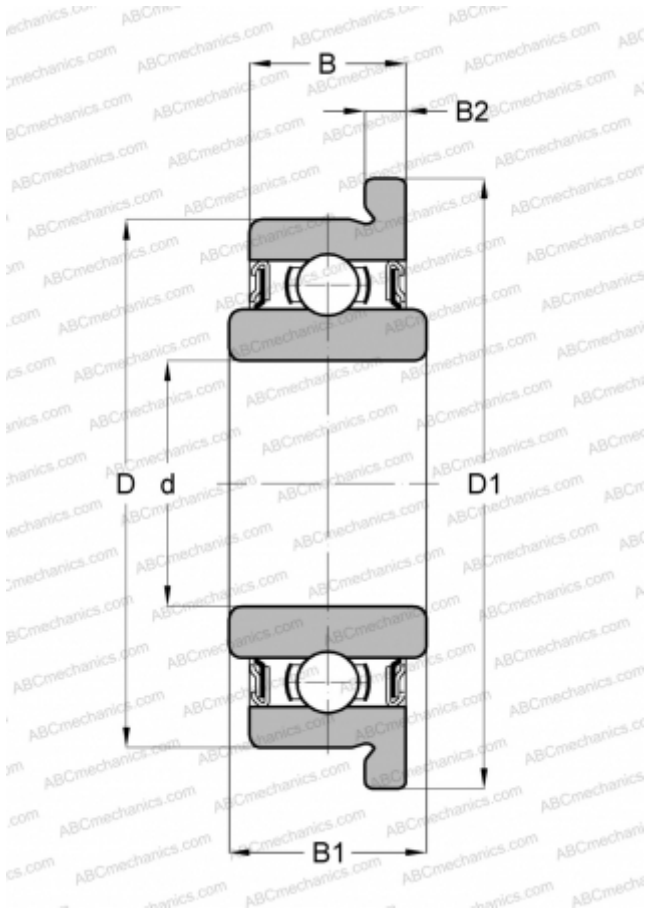

SFRW188ZZ SMB

Deep groove ball bearings

TYPE: Ball bearings, Radial ball bearings, Single row, With flange, Shields 2Z, corrosion resistant, wide inner ring, inch size

Technical specification

DIMENSIONS, MM

d	6,350
D	12,700
D1	13,894
B	4,763
B1	5,558
B2	1,143

MANUFACTURER

[SMB](#)