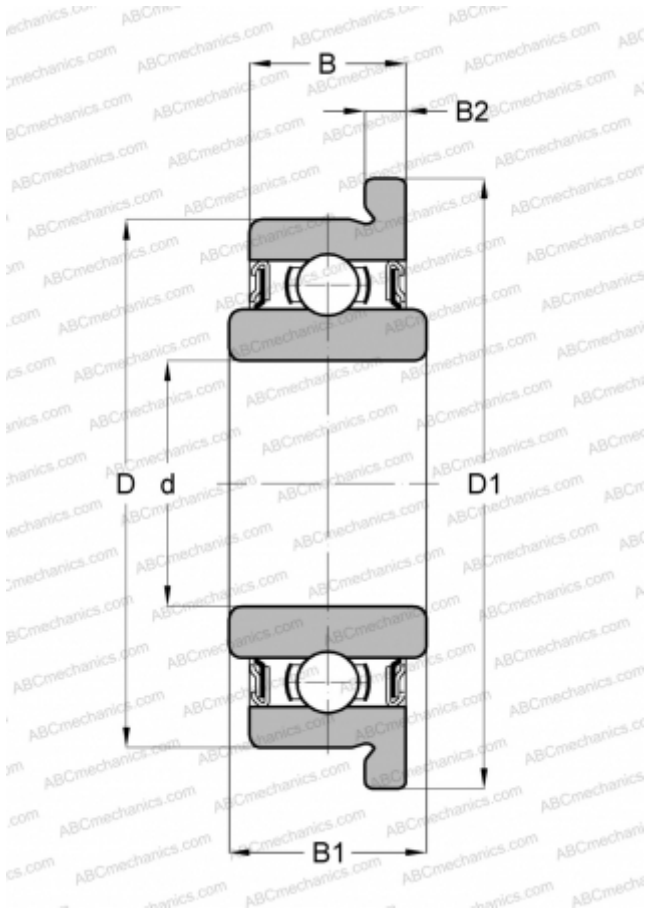

SFRW4ZZ SMB

Deep groove ball bearings

TYPE: Ball bearings, Radial ball bearings, Single row, With flange, Shields 2Z, corrosion resistant, wide inner ring, inch size

Technical specification

DIMENSIONS, MM

d	6,350
D	15,875
D1	17,526
B	4,978
B1	5,771
B2	1,067

MANUFACTURER

[SMB](#)