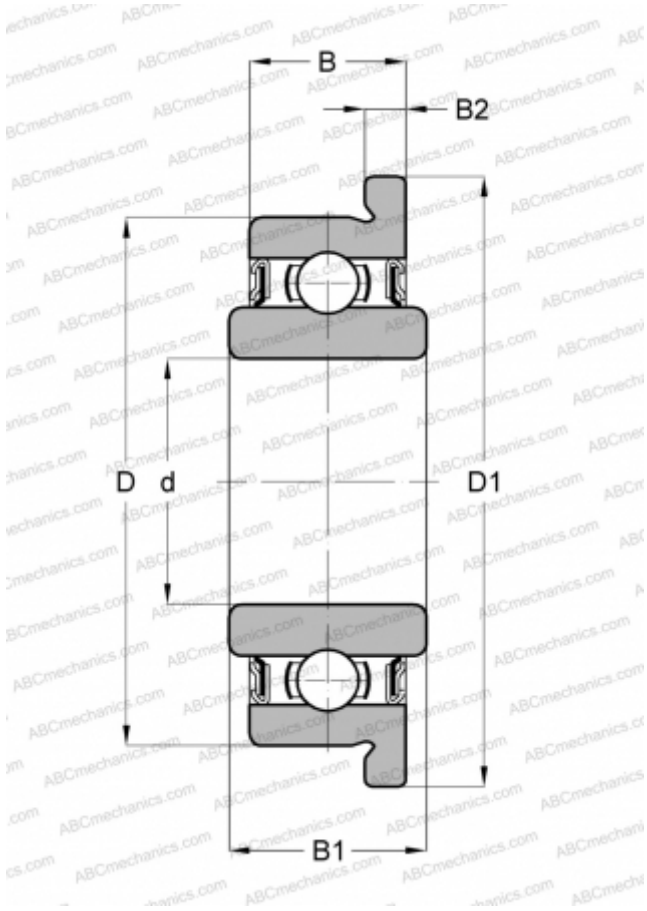

## SFRW1810ZZ SMB

Deep groove ball bearings

TYPE: Ball bearings, Radial ball bearings, Single row, With flange, Shields 2Z, corrosion resistant, wide inner ring, inch size

### Technical specification

#### DIMENSIONS, MM

d	7,938
D	12,700
D1	13,894
B	3,967
B1	4,763
B2	0,787