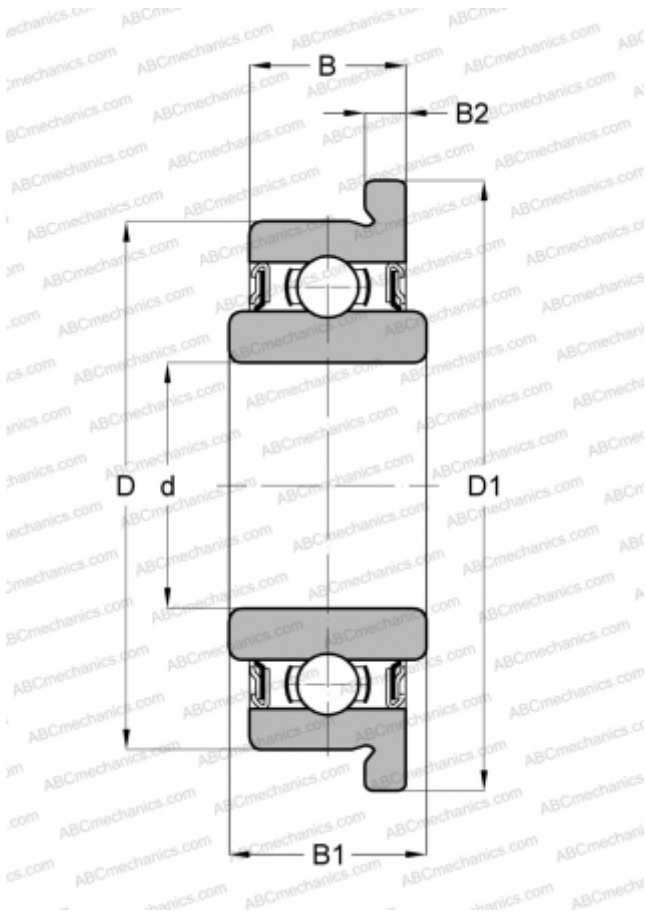

F3ZZ SMB

Deep groove ball bearings

TYPE: Ball bearings, Radial ball bearings, Single row, With flange, Shields 2Z, wide inner ring, inch size

Technical specification

DIMENSIONS, MM

d	4,763
D	14,305
D1	15,875
B	4,140
B1	4,775
B2	1,067