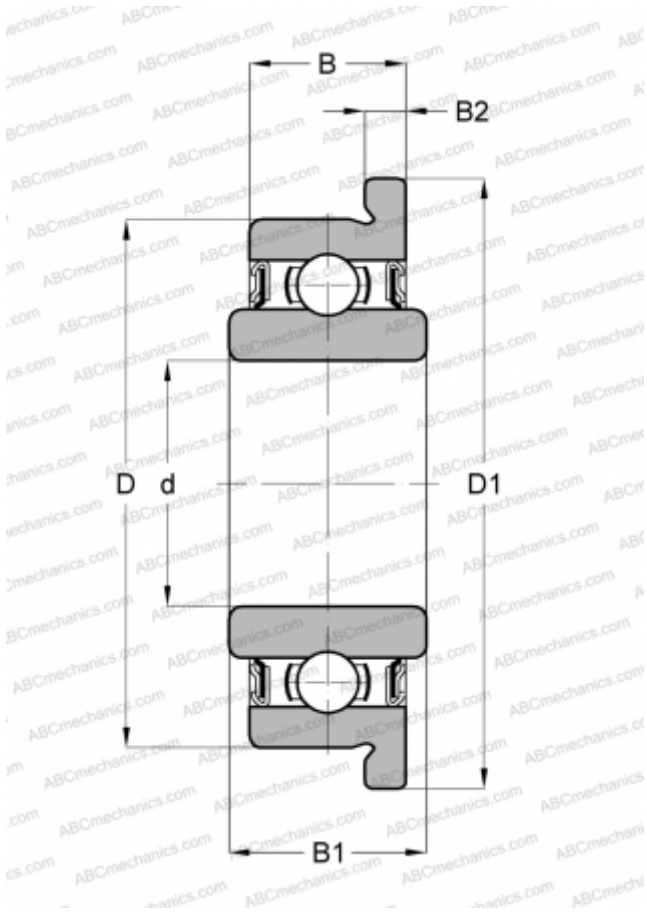

F4ZZ SMB

Deep groove ball bearings

TYPE: Ball bearings, Radial ball bearings, Single row, With flange, Shields 2Z, wide inner ring, inch size

Technical specification

DIMENSIONS, MM

d	6,350
D	15,893
D1	17,450
B	5,740
B1	6,350
B2	1,067