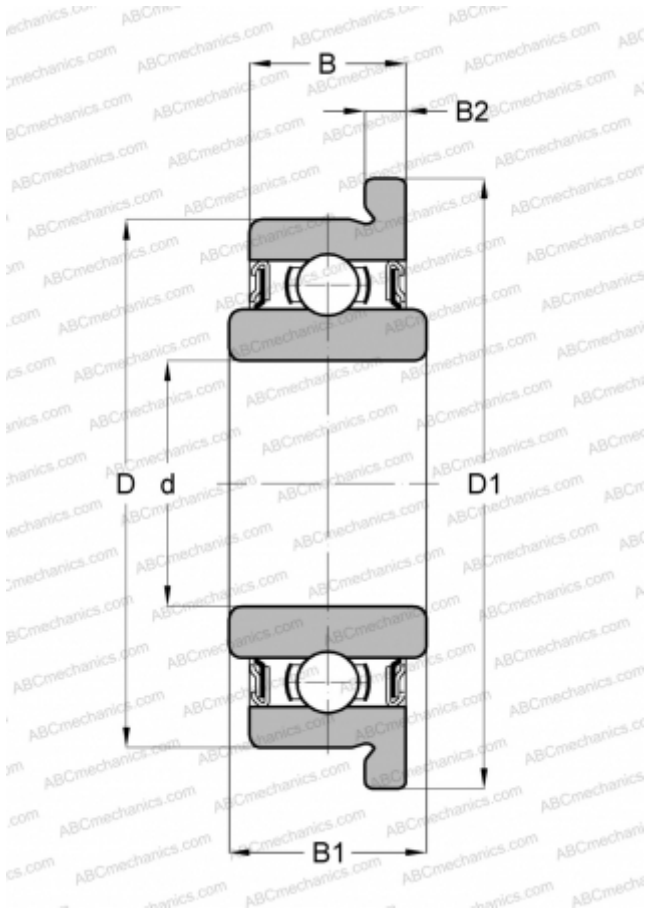

F5ZZ SMB

Deep groove ball bearings

TYPE: Ball bearings, Radial ball bearings, Single row, With flange, Shields 2Z, wide inner ring, inch size

Technical specification

DIMENSIONS, MM

d	7,938
D	17,480
D1	19,050
B	5,740
B1	6,350
B2	1,067