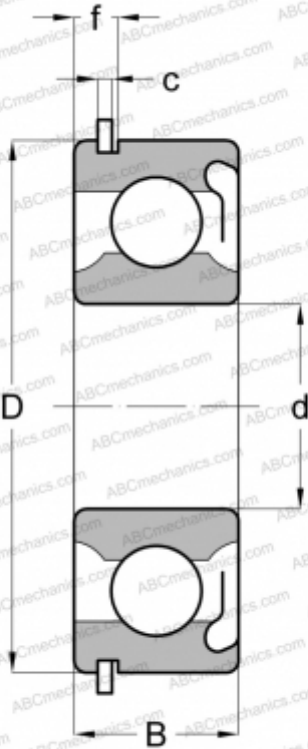

## 6002 RSNR SKF

Deep groove ball bearings

TYPE: Ball bearings, Radial ball bearings, Single row, With snap ring groove, Snap ring, seal RS

### Technical specification

#### DIMENSIONS, MM

|   |        |
|---|--------|
| d | 15,000 |
| D | 32,000 |
| B | 9,000  |
| f | 3,404  |
| c | 1,346  |

#### WEIGHT, KG

0,027