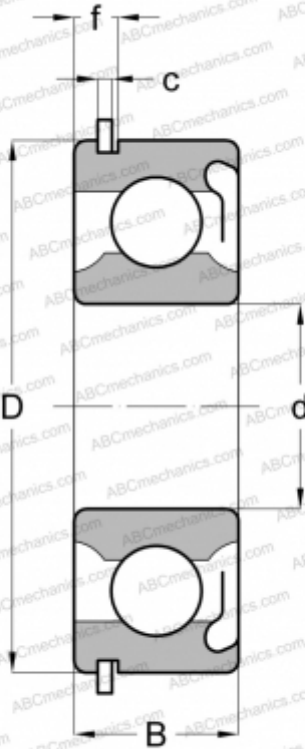

6004 RSNR STEYR

Deep groove ball bearings

TYPE: Ball bearings, Radial ball bearings, Single row, With snap ring groove, Snap ring, seal RS

Technical specification

DIMENSIONS, MM

d	20,000
D	42,000
B	12,000
f	3,404
c	1,346

WEIGHT, KG

0,064

MANUFACTURER

[STEYR](#)

INTERCHANGE

ABC	6004 RSNR
MRC	104-KSZG
FAG	6004 RSNR
NEW DEPARTURE	Z493L04