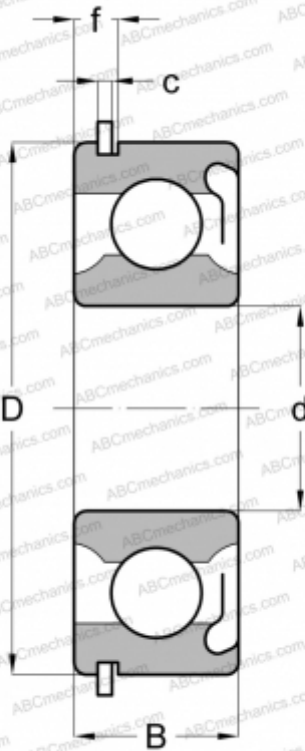

Z493L04 NEW DEPARTURE

Deep groove ball bearings

TYPE: Ball bearings, Radial ball bearings, Single row, With snap ring groove, Snap ring, seal RS

Technical specification

DIMENSIONS, MM

d	20,000
D	42,000
B	12,000
f	3,404
c	1,346

WEIGHT, KG

0,064

MANUFACTURER

[NEW DEPARTURE](#)

INTERCHANGE

ABC	6004 RSNR
MRC	104-KSZG
FAG	6004 RSNR
STEYR	6004 RSNR