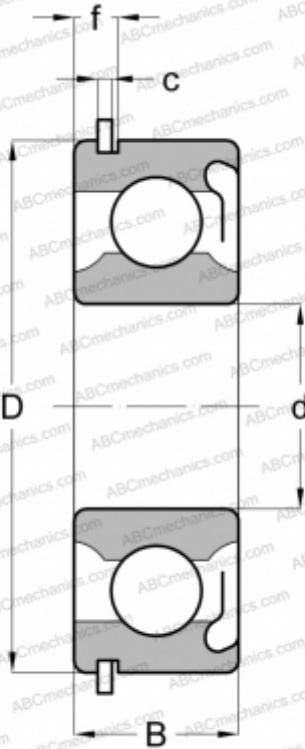

6006 RSNR ABC

Deep groove ball bearings

TYPE: Ball bearings, Radial ball bearings, Single row, With snap ring groove, Snap ring, seal RS

Technical specification

DIMENSIONS, MM

d	30,000
D	55,000
B	13,000
f	3,404
c	1,346

WEIGHT, KG

0,118

MANUFACTURER

[ABC](#)

INTERCHANGE

MRC	106-KSZG
FAG	6006 RSNR
STEYR	6006 RSNR
NEW DEPARTURE	Z493L06