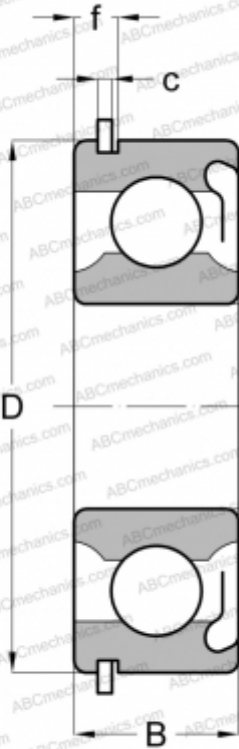

Z493L08 NEW DEPARTURE

Deep groove ball bearings

TYPE: Ball bearings, Radial ball bearings, Single row, With snap ring groove, Snap ring, seal RS

Technical specification

DIMENSIONS, MM

d	40,000
D	68,000
B	15,000
f	4,369
c	1,905

WEIGHT, KG

0,222

MANUFACTURER

[NEW DEPARTURE](#)

INTERCHANGE

ABC	6008 RSNR
SKF	6008 RSNR
MRC	108-KSZG
FAG	6008 RSNR
STEYR	6008 RSNR