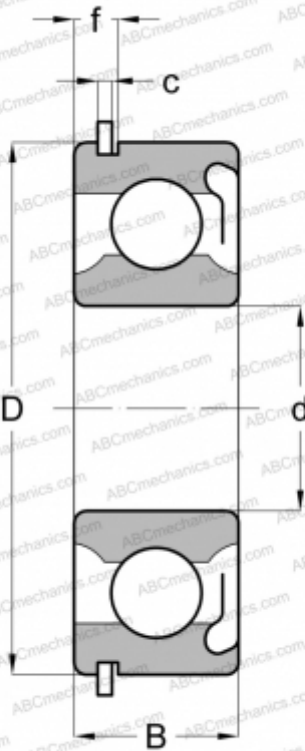

Z493L09 NEW DEPARTURE

Deep groove ball bearings

TYPE: Ball bearings, Radial ball bearings, Single row, With snap ring groove, Snap ring, seal RS

Technical specification

DIMENSIONS, MM

d	45,000
D	75,000
B	16,000
f	4,369
c	1,905

WEIGHT, KG

0,240

MANUFACTURER

[NEW DEPARTURE](#)

INTERCHANGE

ABC	6009 RSNR
MRC	109-KSZG
FAG	6009 RSNR
STEYR	6009 RSNR