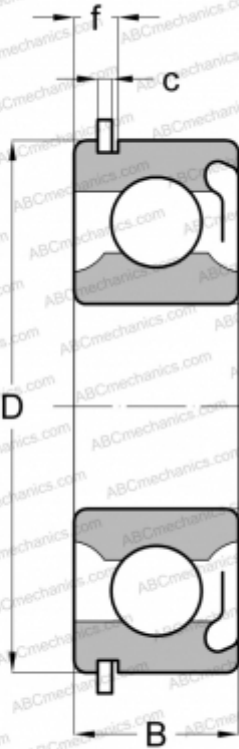

6012 RSNR ABC

Deep groove ball bearings

TYPE: Ball bearings, Radial ball bearings, Single row, With snap ring groove, Snap ring, seal RS

Technical specification

DIMENSIONS, MM

d	60,000
D	95,000
B	18,000
f	5,537
c	2,692

WEIGHT, KG

0,413

MANUFACTURER

[ABC](#)

INTERCHANGE

MRC	112-KSZG
FAG	6012 RSNR
STEYR	6012 RSNR
NEW DEPARTURE	Z493L12