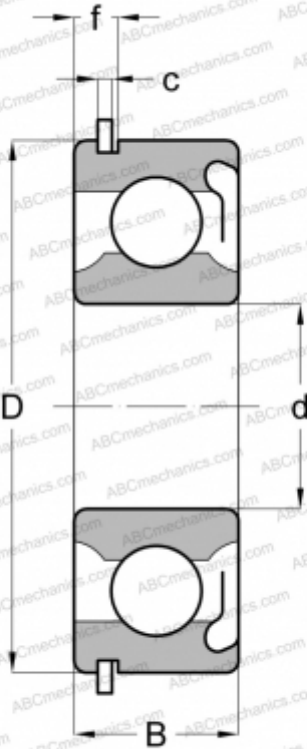

## 6014 RSNR SKF

Deep groove ball bearings

TYPE: Ball bearings, Radial ball bearings, Single row, With snap ring groove, Snap ring, seal RS

### Technical specification

#### DIMENSIONS, MM

d	70,000
D	110,000
B	20,000
f	5,537
c	2,692

#### WEIGHT, KG

0,608