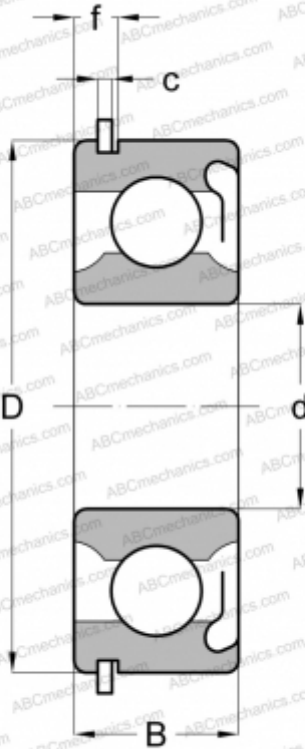

6014 RSNR FAG

Deep groove ball bearings

TYPE: Ball bearings, Radial ball bearings, Single row, With snap ring groove, Snap ring, seal RS

Technical specification

DIMENSIONS, MM

d	70,000
D	110,000
B	20,000
f	5,537
c	2,692

WEIGHT, KG

0,608

MANUFACTURER

[FAG](#)

INTERCHANGE

ABC	6014 RSNR
SKF	6014 RSNR
MRC	114-KSZG
STEYR	6014 RSNR
NEW DEPARTURE	Z493L14