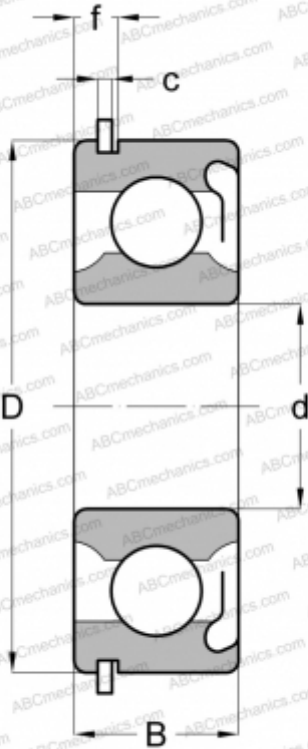

6020 RSNR ABC

Deep groove ball bearings

TYPE: Ball bearings, Radial ball bearings, Single row, With snap ring groove, Snap ring, seal RS

Technical specification

DIMENSIONS, MM

d	100,000
D	150,000
B	24,000
f	6,807
c	3,099

WEIGHT, KG

1,270

MANUFACTURER

[ABC](#)

INTERCHANGE

MRC	120-KSZG
FAG	6020 RSNR
STEYR	6020 RSNR