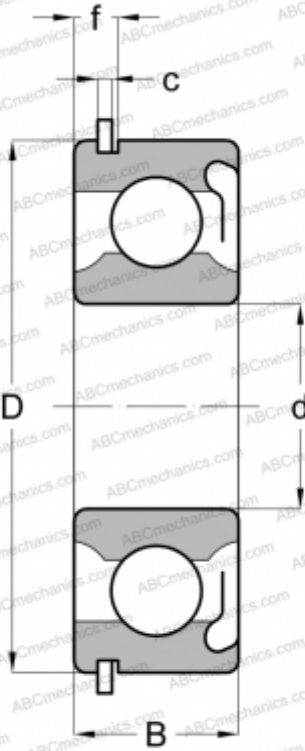

6202 RSNR FAG

Deep groove ball bearings

TYPE: Ball bearings, Radial ball bearings, Single row, With snap ring groove, Snap ring, seal RS

Technical specification

DIMENSIONS, MM

d	15,000
D	35,000
B	11,000
f	3,404
c	1,346

WEIGHT, KG

0,045

MANUFACTURER

[FAG](#)

INTERCHANGE

ABC	6202 RSNR
MRC	202-SZG
STEYR	6202 RSNR
NEW DEPARTURE	Z49502