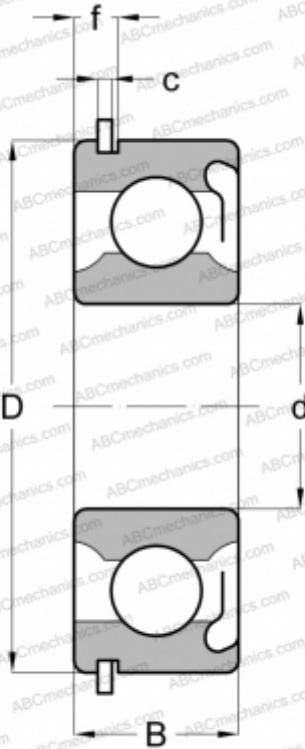

6203 RSNR STEYR

Deep groove ball bearings

TYPE: Ball bearings, Radial ball bearings, Single row, With snap ring groove, Snap ring, seal RS

Technical specification

DIMENSIONS, MM

d	17,000
D	40,000
B	12,000
f	3,404
c	1,346

WEIGHT, KG

0,068

MANUFACTURER

[STEYR](#)

INTERCHANGE

ABC	6203 RSNR
SKF	6203 RSNR
MRC	203-SZG
FAG	6203 RSNR
NEW DEPARTURE	Z49503