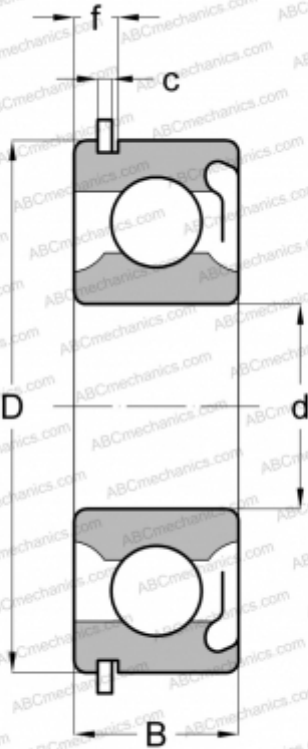

6204 RSNR SKF

Deep groove ball bearings

TYPE: Ball bearings, Radial ball bearings, Single row, With snap ring groove, Snap ring, seal RS

Technical specification

DIMENSIONS, MM

d	20,000
D	47,000
B	14,000
f	3,785
c	1,346

WEIGHT, KG

0,113

MANUFACTURER

[SKF](#)

INTERCHANGE

ABC	6204 RSNR
MRC	204-SZG
FAG	6204 RSNR
STEYR	6204 RSNR
NEW DEPARTURE	Z49504