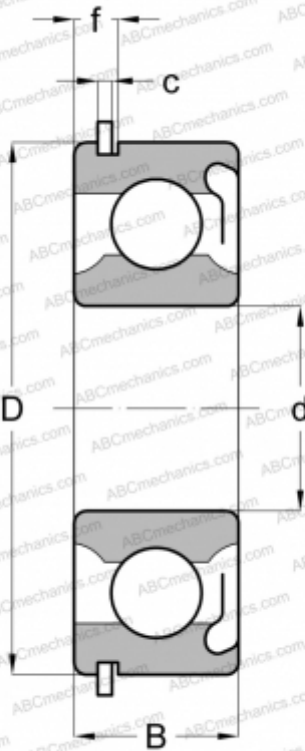

## 206-SZG MRC

Deep groove ball bearings

TYPE: Ball bearings, Radial ball bearings, Single row, With snap ring groove, Snap ring, seal RS

### Technical specification

#### DIMENSIONS, MM

d	30,000
D	62,000
B	16,000
f	5,156
c	1,905