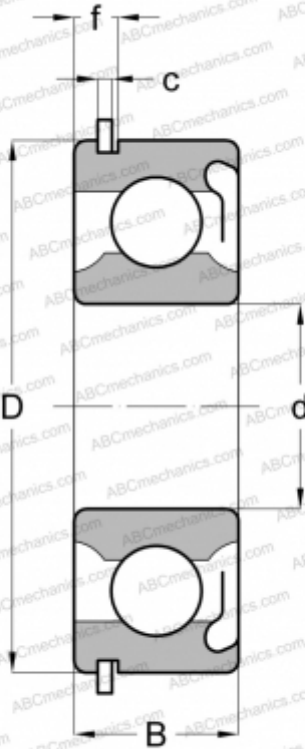

## 6206 RSNR FAG

Deep groove ball bearings

TYPE: Ball bearings, Radial ball bearings, Single row, With snap ring groove, Snap ring, seal RS

### Technical specification

#### DIMENSIONS, MM

d	30,000
D	62,000
B	16,000
f	5,156
c	1,905