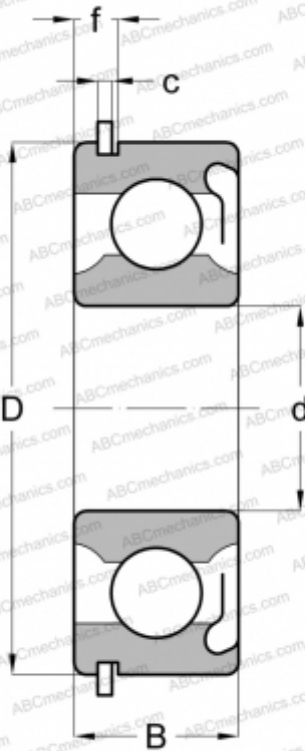

Z49506 NEW DEPARTURE

Deep groove ball bearings

TYPE: Ball bearings, Radial ball bearings, Single row, With snap ring groove, Snap ring, seal RS

Technical specification

DIMENSIONS, MM

d	30,000
D	62,000
B	16,000
f	5,156
c	1,905

WEIGHT, KG

0,200

MANUFACTURER

[NEW DEPARTURE](#)

INTERCHANGE

ABC	6206 RSNR
SKF	6206 RSNR
MRC	206-SZG
FAG	6206 RSNR
STEYR	6206 RSNR