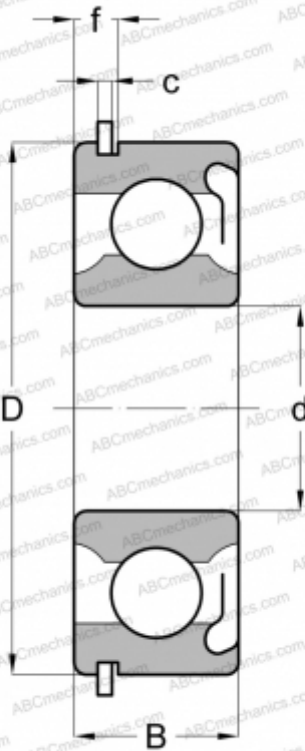

Z49508 NEW DEPARTURE

Deep groove ball bearings

TYPE: Ball bearings, Radial ball bearings, Single row, With snap ring groove, Snap ring, seal RS

Technical specification

DIMENSIONS, MM

d	40,000
D	80,000
B	18,000
f	5,156
c	1,905

WEIGHT, KG

0,367

MANUFACTURER

[NEW DEPARTURE](#)

INTERCHANGE

ABC	6208 RSNR
FAG	6208 RSNR
STEYR	6208 RSNR