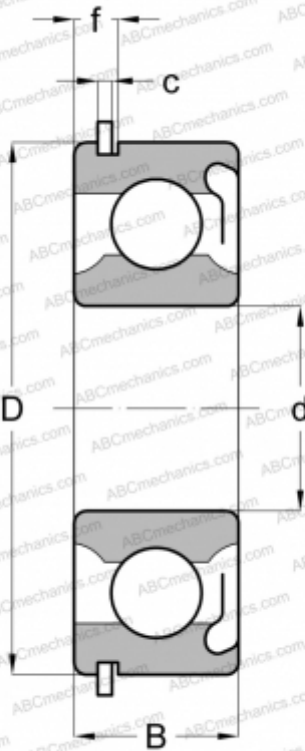

6209 RSNR FAG

Deep groove ball bearings

TYPE: Ball bearings, Radial ball bearings, Single row, With snap ring groove, Snap ring, seal RS

Technical specification

DIMENSIONS, MM

d	45,000
D	85,000
B	19,000
f	5,156
c	1,905

WEIGHT, KG

0,408

MANUFACTURER

[FAG](#)

INTERCHANGE

ABC	6209 RSNR
STEYR	6209 RSNR
NEW DEPARTURE	Z49509