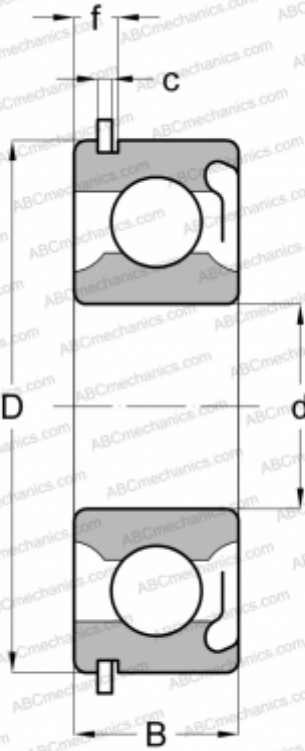

Z49510 NEW DEPARTURE

Deep groove ball bearings

TYPE: Ball bearings, Radial ball bearings, Single row, With snap ring groove, Snap ring, seal RS

Technical specification

DIMENSIONS, MM

d	50,000
D	90,000
B	20,000
f	5,969
c	2,692

WEIGHT, KG

0,463

MANUFACTURER

[NEW DEPARTURE](#)

INTERCHANGE

ABC	6210 RSNR
FAG	6210 RSNR
STEYR	6210 RSNR