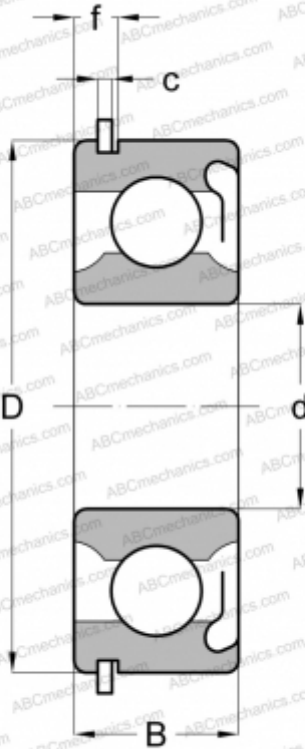

6213 RSNR SKF

Deep groove ball bearings

TYPE: Ball bearings, Radial ball bearings, Single row, With snap ring groove, Snap ring, seal RS

Technical specification

DIMENSIONS, MM

d	65,000
D	120,000
B	23,000
f	7,137
c	3,099

WEIGHT, KG

0,989

MANUFACTURER

[SKF](#)

INTERCHANGE

ABC	6213 RSNR
FAG	6213 RSNR
STEYR	6213 RSNR