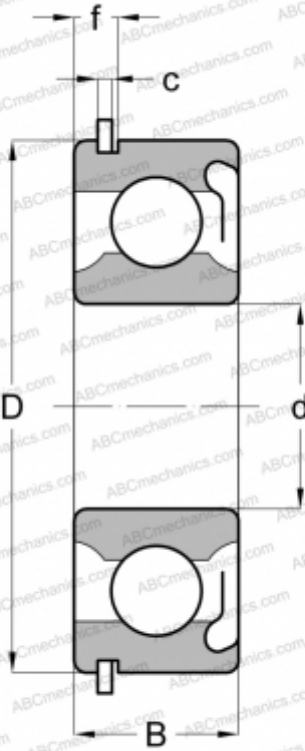

## 6218 RSNR ABC

Deep groove ball bearings

TYPE: Ball bearings, Radial ball bearings, Single row, With snap ring groove, Snap ring, seal RS

### Technical specification

#### DIMENSIONS, MM

|   |         |
|---|---------|
| d | 90,000  |
| D | 160,000 |
| B | 30,000  |
| f | 7,950   |
| c | 3,099   |

#### WEIGHT, KG

2,150